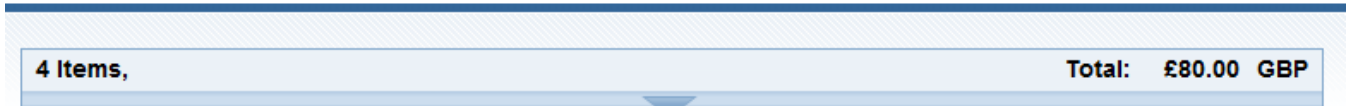

Ski MK Race Team Payment Process

7. At this point you will be redirected to the Paypal website.

Ski Mk Race Team

PayPal. Safer. Simpler. Smarter.

PayPal securely processes payments for **Ski Mk Race Team**. You can finish paying in a few clicks.

Why use PayPal?

- Pay without revealing your debit or credit card numbers, or your bank account details.
- Speed through checkout. There's no need to enter your address details.

Don't have a PayPal account?

Use your credit card or bank account (where available). [Continue](#)

Click here if you do not have a Paypal account

LOG IN TO PAYPAL

Email address:

Password:

[Log In](#)

Forgotten your [email address](#) or [password](#)?

Log in here if you do have a Paypal account.

7. In either instance follow the onscreen prompts to payment. Please follow instructions on next page.